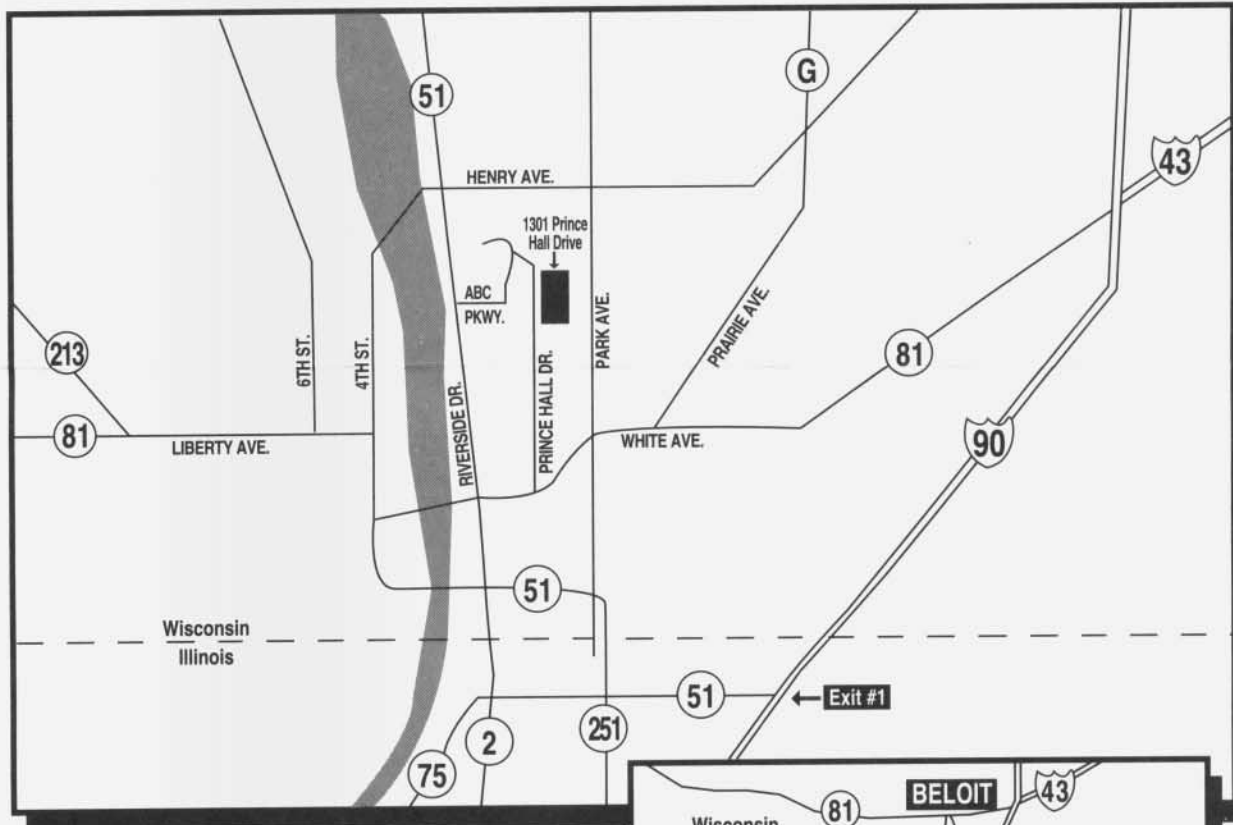

COTTA TRANSMISSION COMPANY, LLC DIRECTIONS FOR NEW FACILITY IN BELOIT, WISCONSIN

**1301 PRINCE HALL DRIVE
BELOIT, WISCONSIN 53511-4439**

MAIN PHONE: (608) 368-5600
MAIN FAX: (608) 368-5605